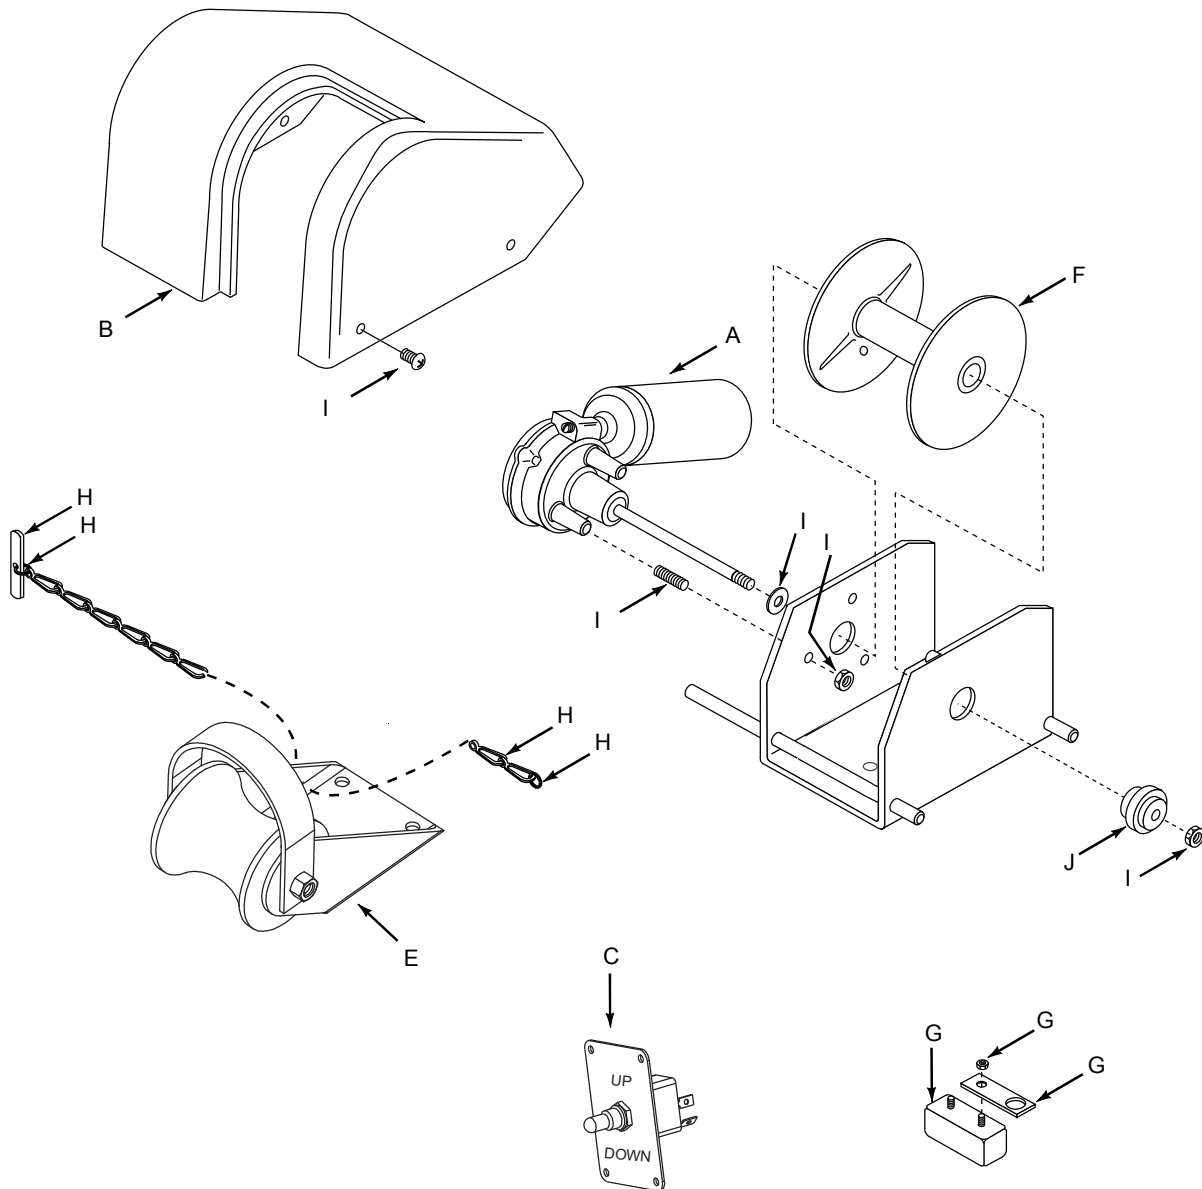

® Deckmate 19 Anchor Winch

Replacement Parts List

REF NUMBER	DESCRIPTION	PART NUMBER
A	REPLACEMENT COVER KIT (*)	R001427
B	REPLACEMENT MOTOR KIT (*)	R001417
C	REPLACEMENT SWITCH KIT	R001419
D	REPLACEMENT ROPE KIT	P2210700AJ
E	REPLACEMENT BOW ROLLER KIT	R001429
F	REPLACEMENT ROPE SPOOL	R001421
G	REPLACEMENT CIRCUIT BREAKER KIT	R001422
H	REPLACEMENT SAFETY CHAIN KIT	R001423
I	REPLACEMENT FASTENER KIT	R001428
J	REPLACEMENT BEARING KIT	R001425

(*) DEHOTES THAT ALL REQUIRED FASTENERS ARE INCLUDED IN KIT